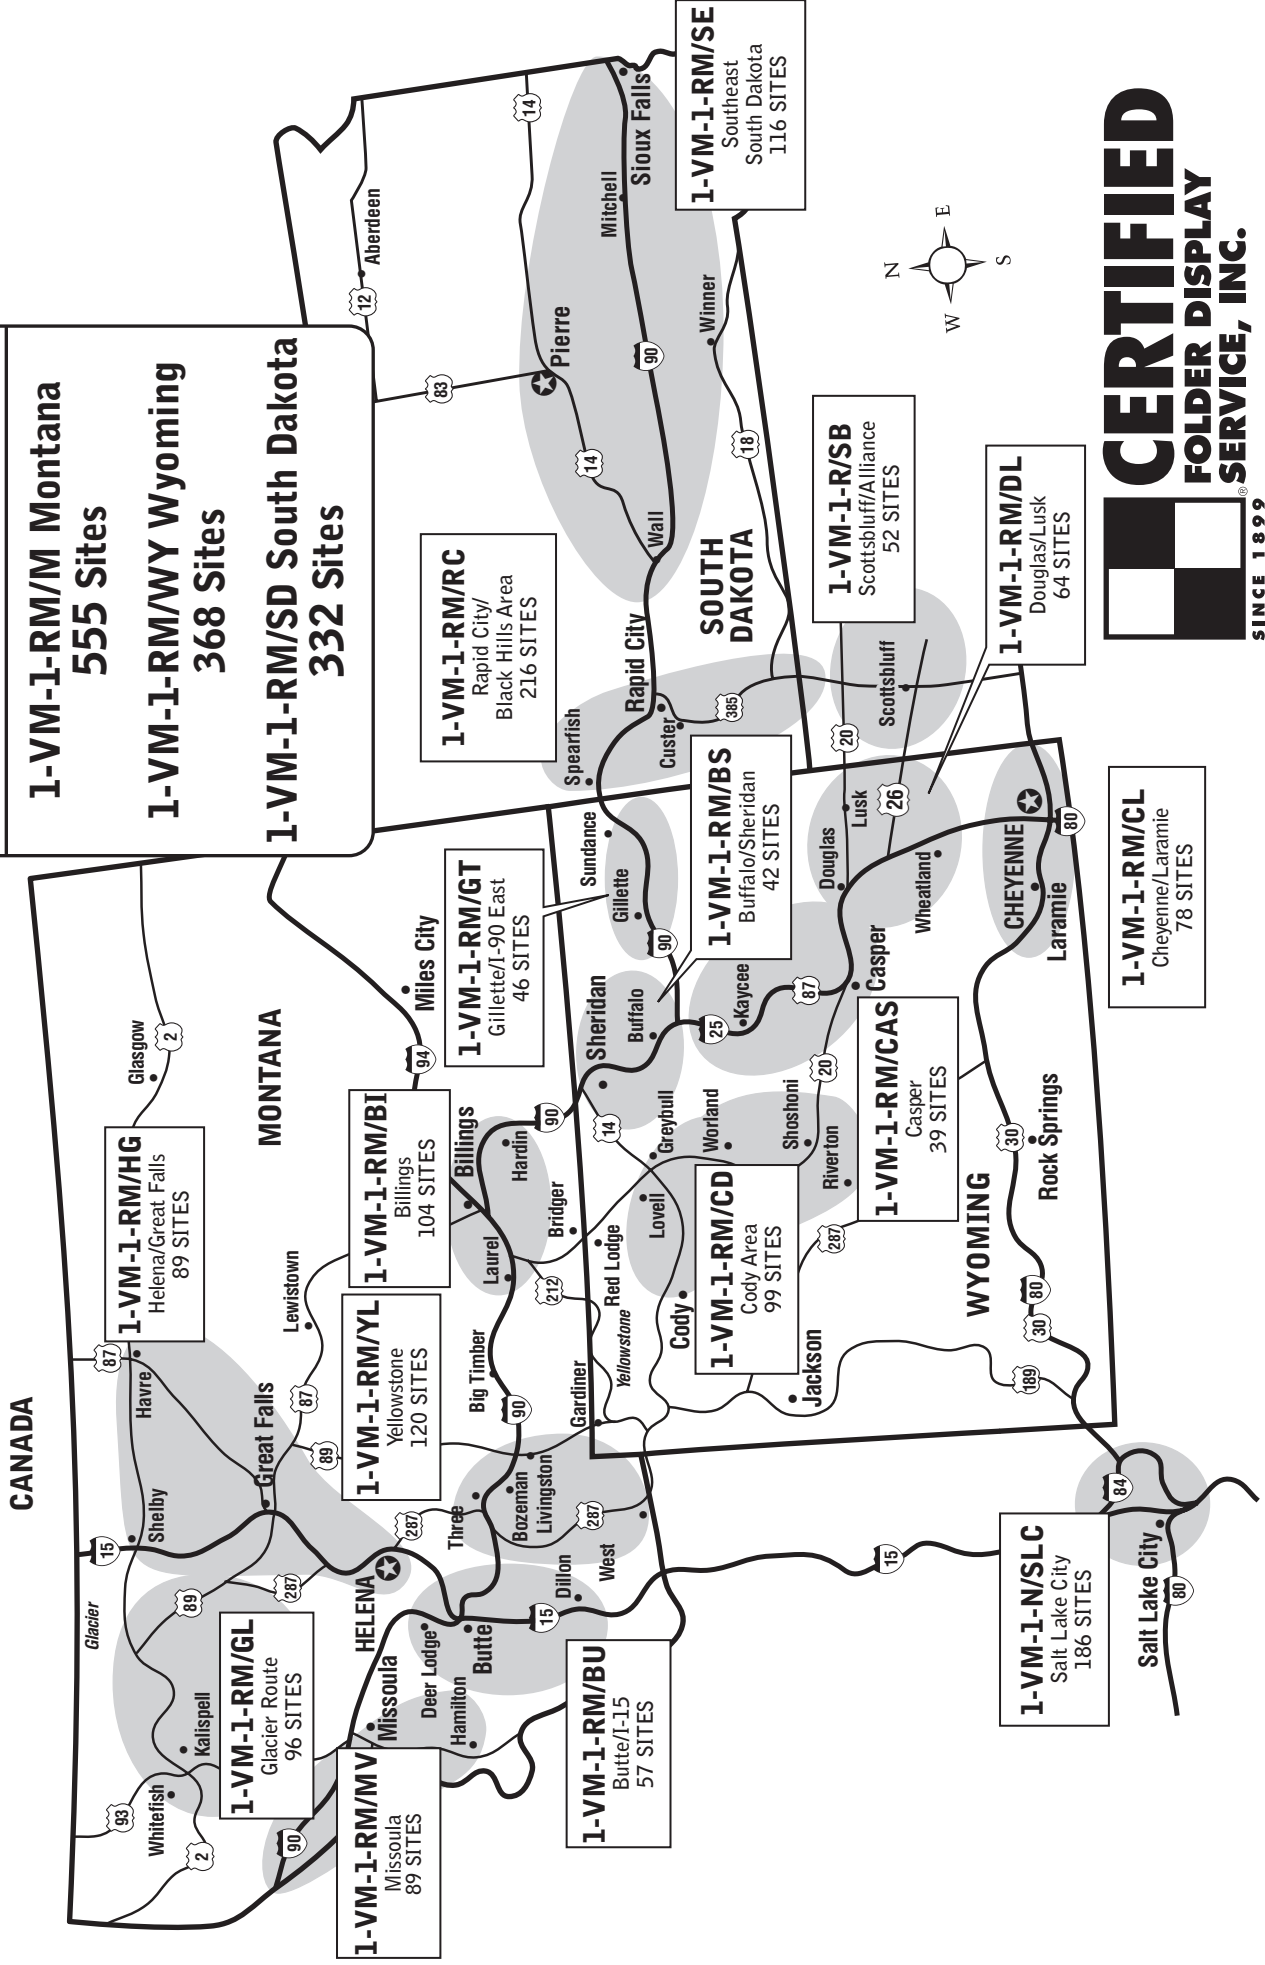

**MONTANA / WYOMING/  
SOUTH DAKOTA**

Effective January 1, 2005

**1-VM-1-RM/M Montana**  
555 Sites

**1-VM-1-RM/WY Wyoming**  
368 Sites

**1-VM-1-RM/SD South Dakota**  
332 Sites

**SINCE 1899**  
Corporate Office: 1120 Joshua Way, Vista, CA 92081  
(760) 727-5100 Fax (760) 727-1583  
www.certifiedfolder.com